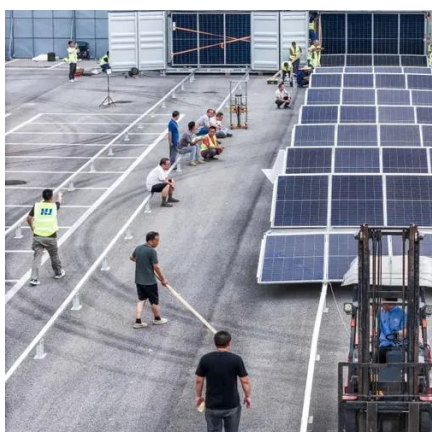

Base Station Energy Cabinet

The Base Station Energy Cabinet is a fully enclosed, weather-resistant telecom energy cabinet designed to provide reliable power distribution and battery backup for outdoor communication ...