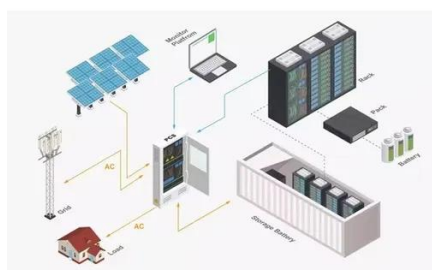

TS 138 113

The present document specifies the applicable requirements, procedures, test conditions, performance assessment and performance criteria for NR base stations and associated ...