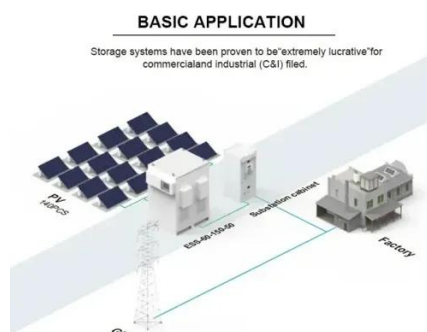

SRI

An independent non-profit institute headquartered in Silicon Valley, SRI is a global leader in research and development.