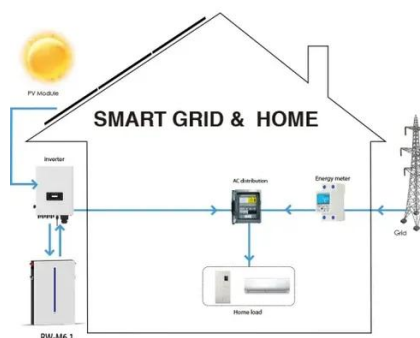

SRI International

SRI formally separated from Stanford University in 1970 and became known as SRI International in 1977. SRI describes its mission as creating world-changing solutions to make people safer, ...