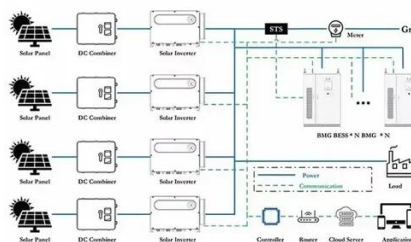

Industrial-grade lithium ion battery cabinet featuring advanced thermal management, intelligent BMS, and modular design for reliable, scalable energy storage solutions. Ideal for renewable ...