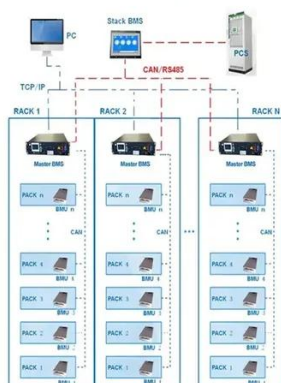

BMS Wiring Diagram