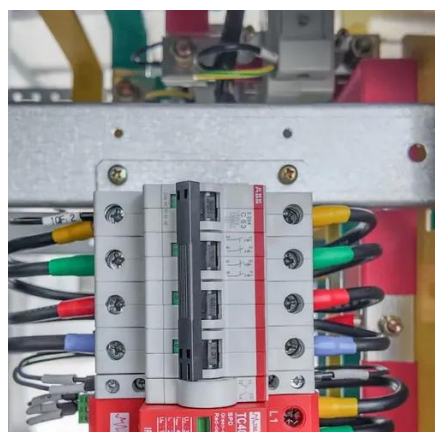

Moodle for mobile

About the official Moodle app, plus anything else related to Moodle on mobile devices. If your organisation needs an app with custom branding please check the Branded ...