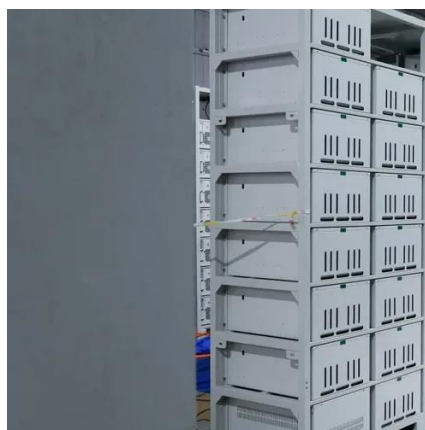

Berg

The E2S2 lightweight expandable shelter from Berg can be fully integrated with electrical, plumbing, communication, and security support. Get a quote today.