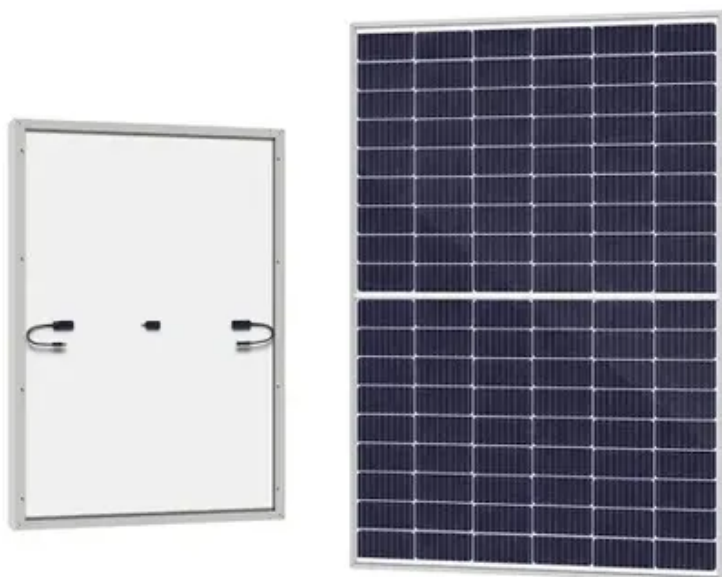

Expandable Folding Container for Emergency Command

Overview

The Mobile Expandable Container System (MECS) is a versatile, rapidly deployable rigid-walled shelter system designed to meet the critical needs of both emergency services and military personnel in demanding environments.

The Mobile Expandable Container System (MECS) is a versatile, rapidly deployable rigid-walled shelter system designed to meet the critical needs of both emergency services and military personnel in demanding environments.

The Mobile Expandable Container System (MECS) is a versatile, rapidly deployable rigid-walled shelter system designed to meet the critical needs of both emergency services and military personnel in demanding environments. This expandable container solution offers a flexible, customizable space that.

The Tactical Redeployable Expanding Container Capability (TRECC)-an extended-height portable shelter that expands in width for ultimate flexibility-is designed for efficient transportation, rapid deployment, and easy set up. The TRECC is manufactured in a range of sizes to suit the exact.