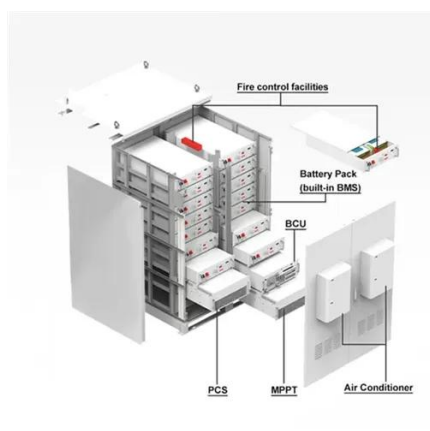

[5000W Power Inverter Pure Sine Wave DC 12V to ...](#)

Pure Sine: This inverter provides a stable and efficient pure sine wave output, converting 12V/24V/48V DC to 220V AC ...

[1500 Watt Modified Sine Wave Inverter, 12VDC to ...](#)