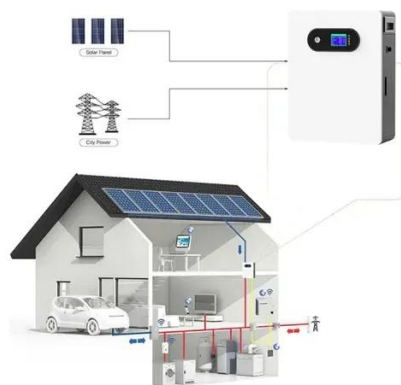

### **Outlook 2016**

I recently upgraded from Outlook 2013 to Outlook 2016. I can receive mail, but each time I try to send mail the progress bar just keeps spinning. After about 5 seconds a the ...