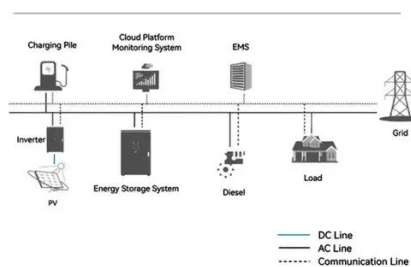

System Topology

Perfect Power Systems

Perfect Power Systems designs and manufactures Central Emergency Lighting Inverters from start to finish at our new headquarters and manufacturing facility in Los Angeles, California, ...

[Critical Power Solutions Los Angeles, California, ...](#)