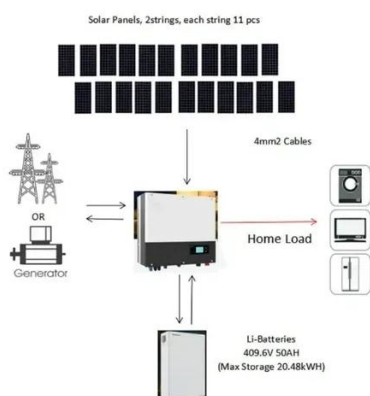

Company profile for Power inverter Inc. of Los angeles, CA, including comprehensive product and contact information.

[View California Power Inverters Suppliers.](#)

Use MacRaesBlueBook for comprehensive listings of Power Inverters Manufacturers in California. Find contact info and Send a Request for Quotations.

[Aims 10000 Watt 12V Power Inverter ...](#)

The Aims pwrinv10kw12v 10000 Watt 12 Volt DC to AC modified sine wave power inverter can run huge loads! Free shipping, call us today at 866 ...